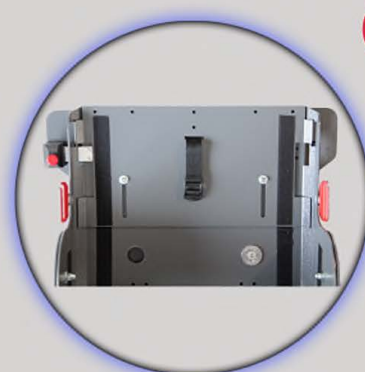

Seat depth adjustment

1

KIDSflex in size 2, black/red including u-shaped headrest, lateral supports, shoulder supports, leg supports, abduction block, seat angular adjustment and swivel

2

KIDSflex in size 2, black/blue including u-shaped headrest, lateral supports and swivel

3

variable, arrestable back angular adjustment (default feature)

4

variable seat depth adjustment (range of 6cm, default feature)